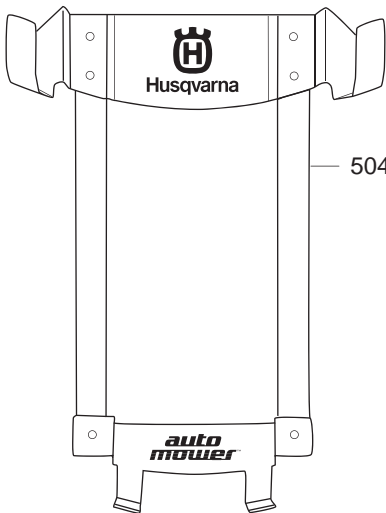

504 82 13-01